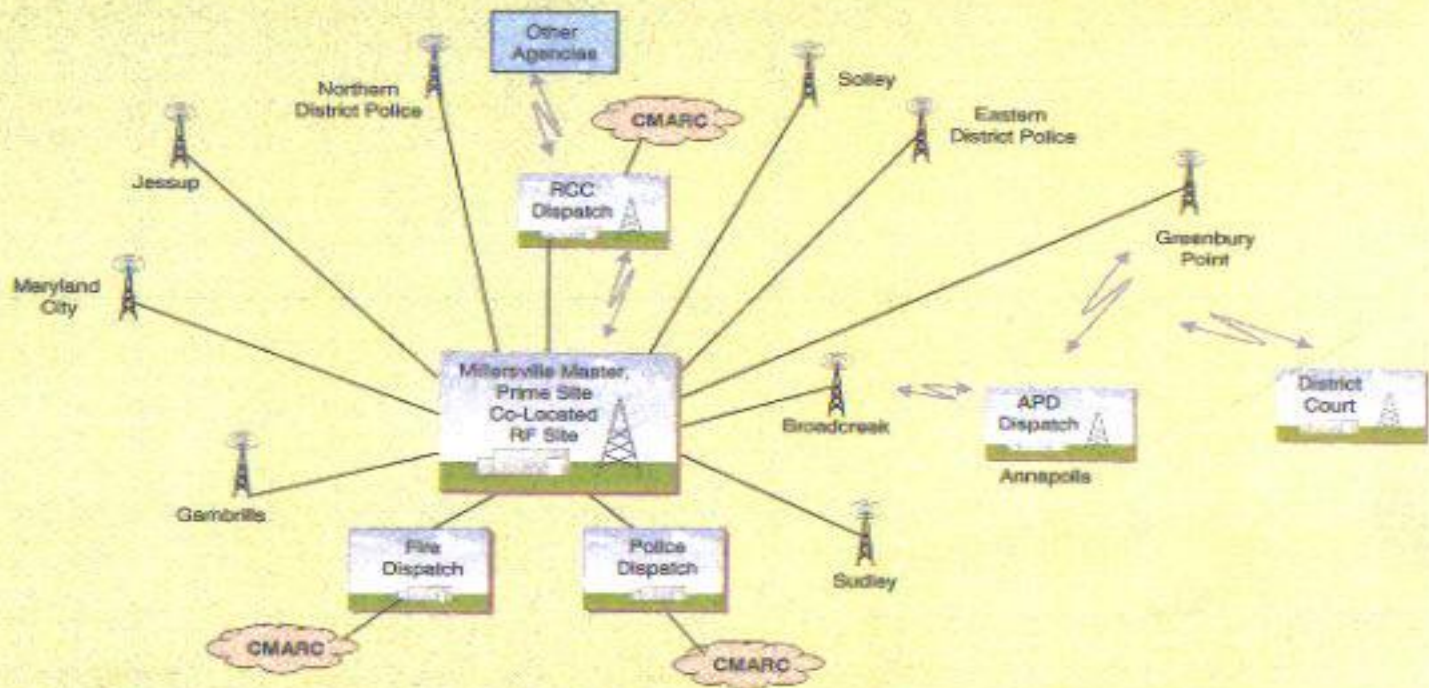

Anne Arundel County Radio System

SmartZone System Overview — (High Level Diagram)

ASTRO SmartZone 800 MHz Simulcast Trunked System