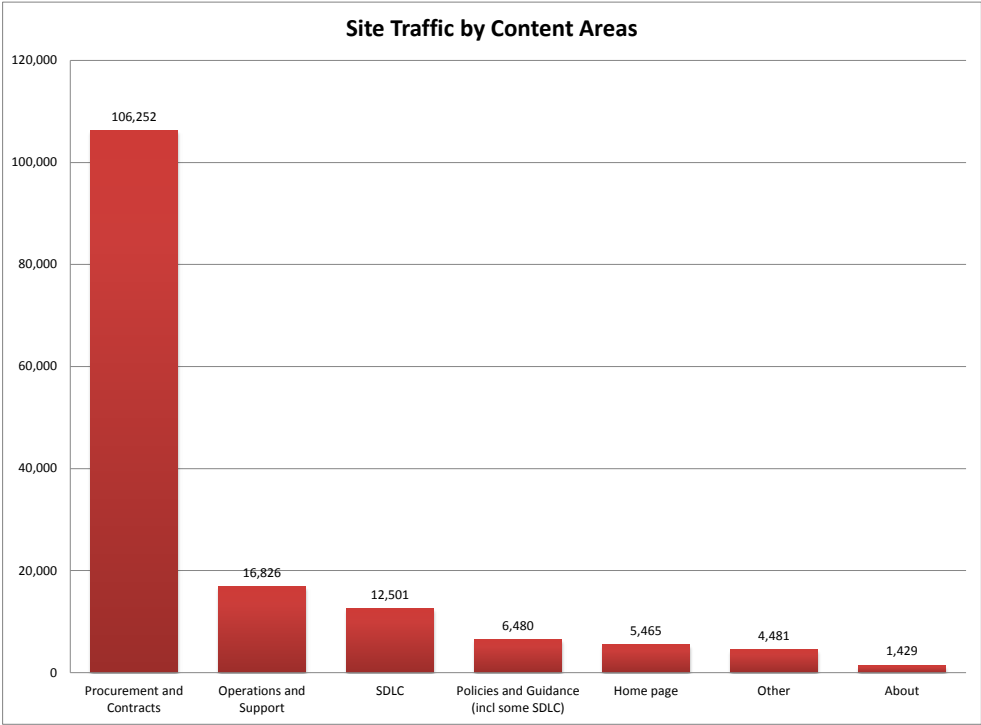

April 2011
DoIT website traffic statistics (from Urchin)

11,574 # visits
 47,379 # total page views

How are people coming to our site?

3,783	direct (typed the URL directly)
3,564	google
975	search
683	doitnet
514	doit.state.md.us
458	dbm.state.md.us
328	bing
167	maryland.gov
167	yahoo
66	mvanet

April, 2011
DoIT Website Frequent Search Terms (from Google Search Appliance)

Total Searches: 1,281

Top 25 Queries	# Occurrences
labor categories	16
ARINC	14
MTAF	13
SDLC	13
labor category	13
060B9800013	10
electronic signature	10
P00B1400100	10
sole source	10
privacy release form	9
sla	9
client monies to report	9
Verizon	9
disaster recovery	8
security policy	8
SSSI	8
self employment assistance program	8
fy2012 budget	8
solicitation	7
confidential protection	7
nva	7
Attachment 3 Task Order Agreement	7
audit	7
fy12 budget	7
060B1400047	7