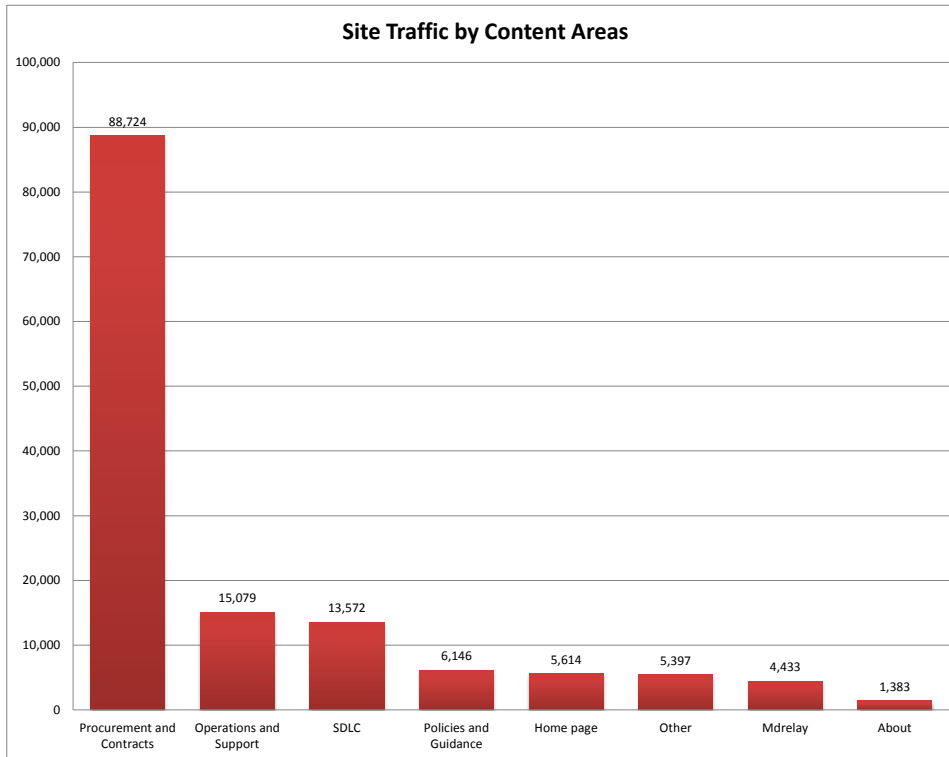

September 2011
DoIT website traffic statistics (from Urchin)

13,153 # visits
45,144 # total page views

How are people coming to our site?

4,385	direct (typed the URL directly)
3,913	google
751	search
662	doitnet
474	doit.state.md.us
466	bing
448	dbm.state.md.us
242	google.com
229	yahoo
220	maryland.gov

Top Content (pageviews and document hits)

Procurement and Contracts	88,724
catsitorfpstatus.aspx	3,065
catsiihome.aspx	2,526
default.aspx	2,392
bids.aspx	1,135
allmastercontracts.aspx	991
Operations and Support	15,079
default.aspx	804
servicedesk.aspx	759
doitsecuritypolicy.pdf	611
securitypolicies.aspx	578
asmsecurityforms.aspx	578
SDLC	13,572
sys_design_doc.doc	902
sdlchome.aspx	729
impl_plan.doc	610
templates.aspx	325
/sdlc%20roles%20and%20responsibilities.pdf	297
Policies and Guidance	6,146
default.aspx	1,311
fy2013tmpfinal.pdf	235
mdspolicy.pdf	217
fy2012stateitmp.pdf	208
fy13itprguidelines.pdf	170
About	1,383
contactus.aspx	378
agyciodirectory.aspx	289
doitorgchart.pdf	217
accessibility.aspx	187
aboutdoithome.aspx	105
Mdrelay	4,433
home.aspx	1,330
equipment.aspx	313
features.aspx	251
contact.aspx	130
matapplication.pdf	112
Home page	5,614
SITE TOTAL	140,348