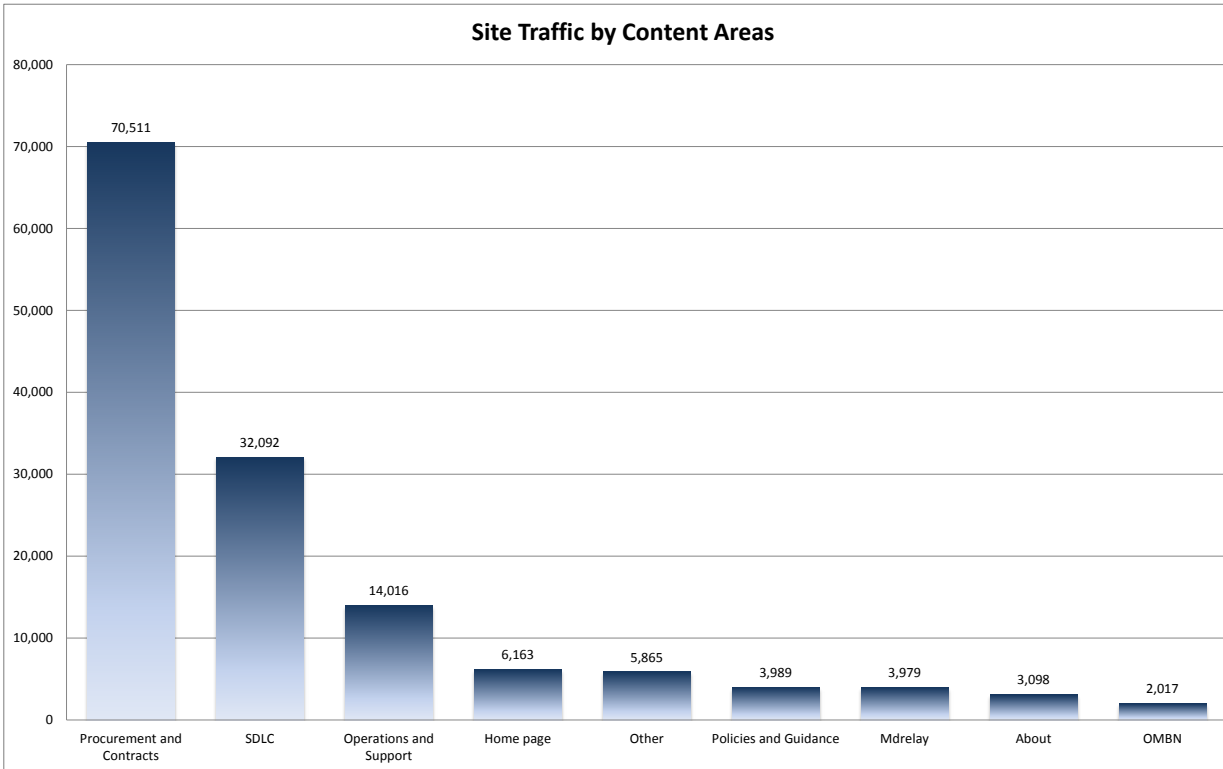

January 2013
DoIT website traffic statistics (from Urchin)

16,367 # visits
55,459 # total page views
86,271 # total document hits

How are people coming to our site?

5,179	google
4,689	direct (typed the URL directly)
1,039	search
879	google.com
637	doit.state.md.us
545	doitnet
535	dbm.state.md.us
478	bing
247	yahoo
180	maryland.gov

Site Traffic by Content Areas

Top Content (pageviews and document hits)

Procurement and Contracts	70,511
catsiitorfpstatus.aspx	3,475
default.aspx	2,774
catsihome.aspx	2,688
bids.aspx	1,788
allmastercontracts.aspx	1,561
SDLC	32,092
formservertemplates/wbs.doc	2,618
sys_design_doc.doc	2,161
impl_plan.doc	1,798
sdlc+phase+04+requirements+analysis+phase+multiple+hardware.pdf	1,340
sdlc+phase+05+design+phase+single+custom.pdf	1,281
Operations and Support	14,016
securitypolicies.aspx	1,140
default.aspx	933
teldir_coordinators.pdf	809
fmsi.aspx	720
wireless_commercial_resource_sharing/lease_template_01_21_2003.doc	660
Policies and Guidance	4,002
default.aspx	1,365
policyplanning/itpr_pprpirprocess.pdf	197
policyplanning/itprguidelines.pdf	147
policyplanning/itprwordtemplate.doc	147
contractmgmtpractice.aspx	105
Mdrelay	3,979
home.aspx	1,046
features.aspx	494
equipment.aspx	357
hamiltonrelayscholarship2012.pdf	124
links.aspx	121
OMBN	2,017
ombnhome.aspx	491
projectplan.aspx	177
currentconstruction.aspx	104
ombnpresentation.pdf	102
ombnsec1511certification.pdf	60
About	3,098
doitorgchart.pdf	1,072
contactus.aspx	546
agyciodirectory.aspx	390
accessibility.aspx	281
aboutdoithome.aspx	174
Home page	6,163
SITE TOTAL	141,730