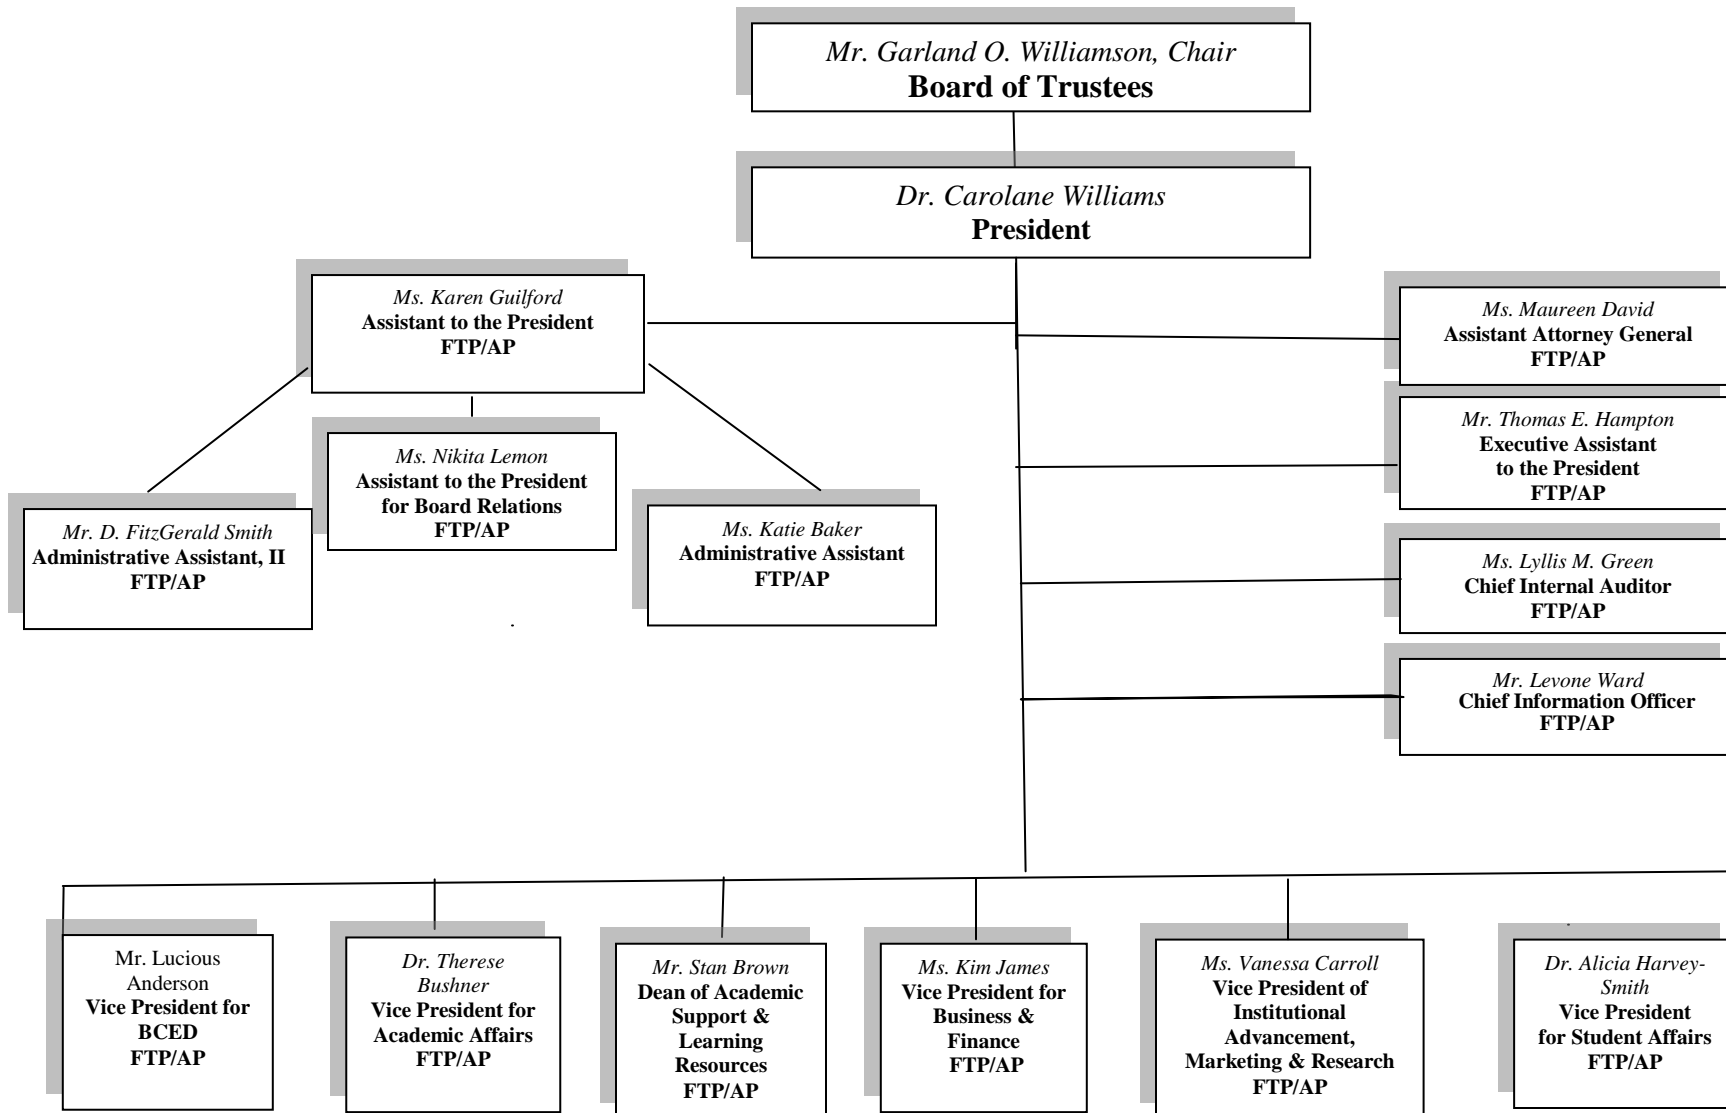

Baltimore City Community College--Organizational Chart

OFFICE OF THE PRESIDENT

LEGEND

FTP = Full-time Pin
 AP = Admin/Professional
 SS = Skilled Service

Revised: 9-9-09