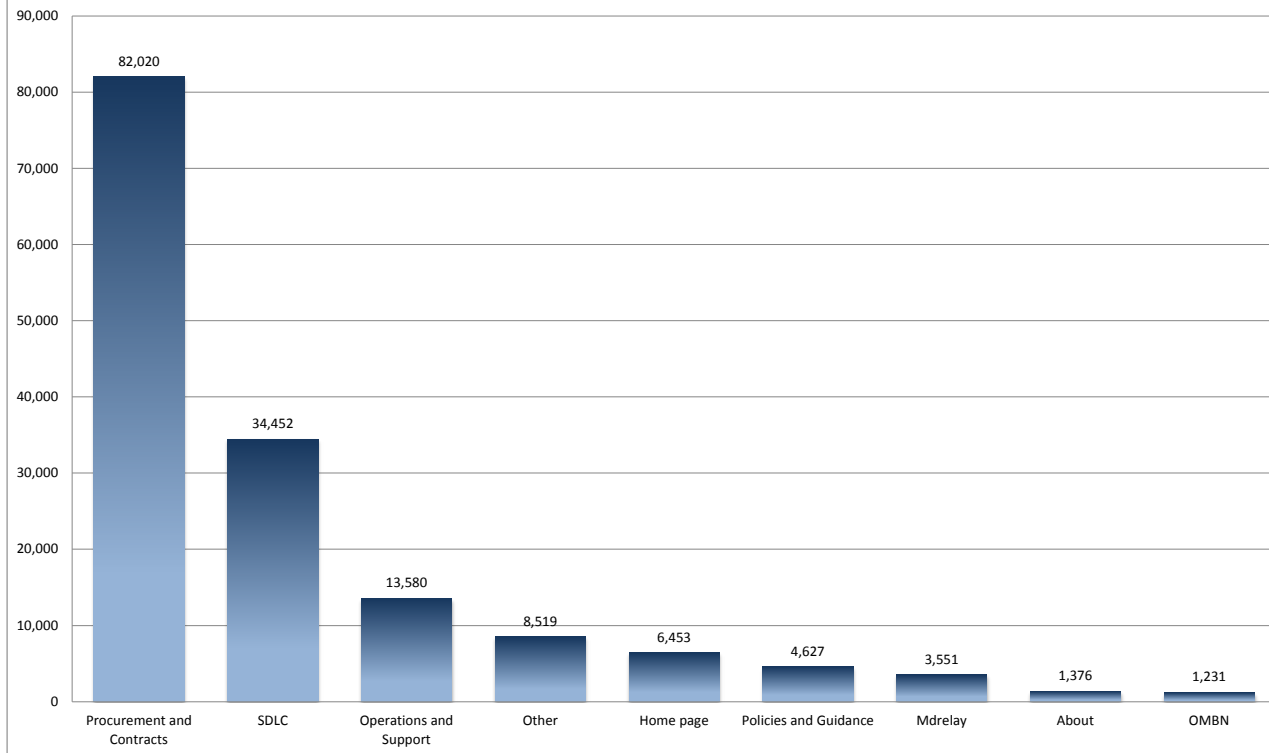

May 2013
DoIT website traffic statistics (from Urchin)

15,018 # visits
56,608 # total page views
90,873 # total document hits

How are people coming to our site?

4,612 direct (typed the URL directly)
4,352 google
1,373 google.com
810 search
574 bing
535 doit.state.md.us
534 doitnet
222 yahoo
188 maryland.gov
103 mvanet

Site Traffic by Content Areas

May, 2013
DoIT Website Frequent Search Terms (from Google Search Appliance)

Total Searches:	1,125		
Top 25 Queries	# Occurrences	Top 25 Queries Not Found	# Occurrences
audit	17	Bugbee	3
training	13	marjetka jeršek	3
LABOR RATE	12	digital signage	2
google	9	P00B3400106	2
TORFP Template	9	Borkoski	2
security policy	8	MITDP Year End FY2012 Report	2
PORFP	8	WCAG 21.0	2
ITPR	8	N0018913R0028	2
TORFP	7	001b3400069	2
SDLC Phase	7	001B1400342	2
sharepoint	7	"agency id codes"	2
pbx I	7	R00B3400092	2
information security policy version 3	7	DEXB3400023	2
internal control and security policy and procedures	6	AUTOMATIC SPEED ENFORCEMENT	1
SPEED CAMERAS	6	Bugbee Consulting	1
jobs	6	private vehcile	1
AUTOMATIC SPEED ENFORCEMENT	6	MITDP FY2012 end of year report	1
CATS	5	rolling over annual leave (vacation time) into the plans	1
cats plus	5	Alayne	1
CATS II Master Contract LABOR	5	the impact of distant online contracting on the traditional elements of contract	1
non-state owned	5	B50002938	1
audit authority	5	amaynda	1
architect	5	maryland capital policeid request form	1
SPEED ENFORCEMENT	5	DIUTcut off	1
conversion	5	noorani	1